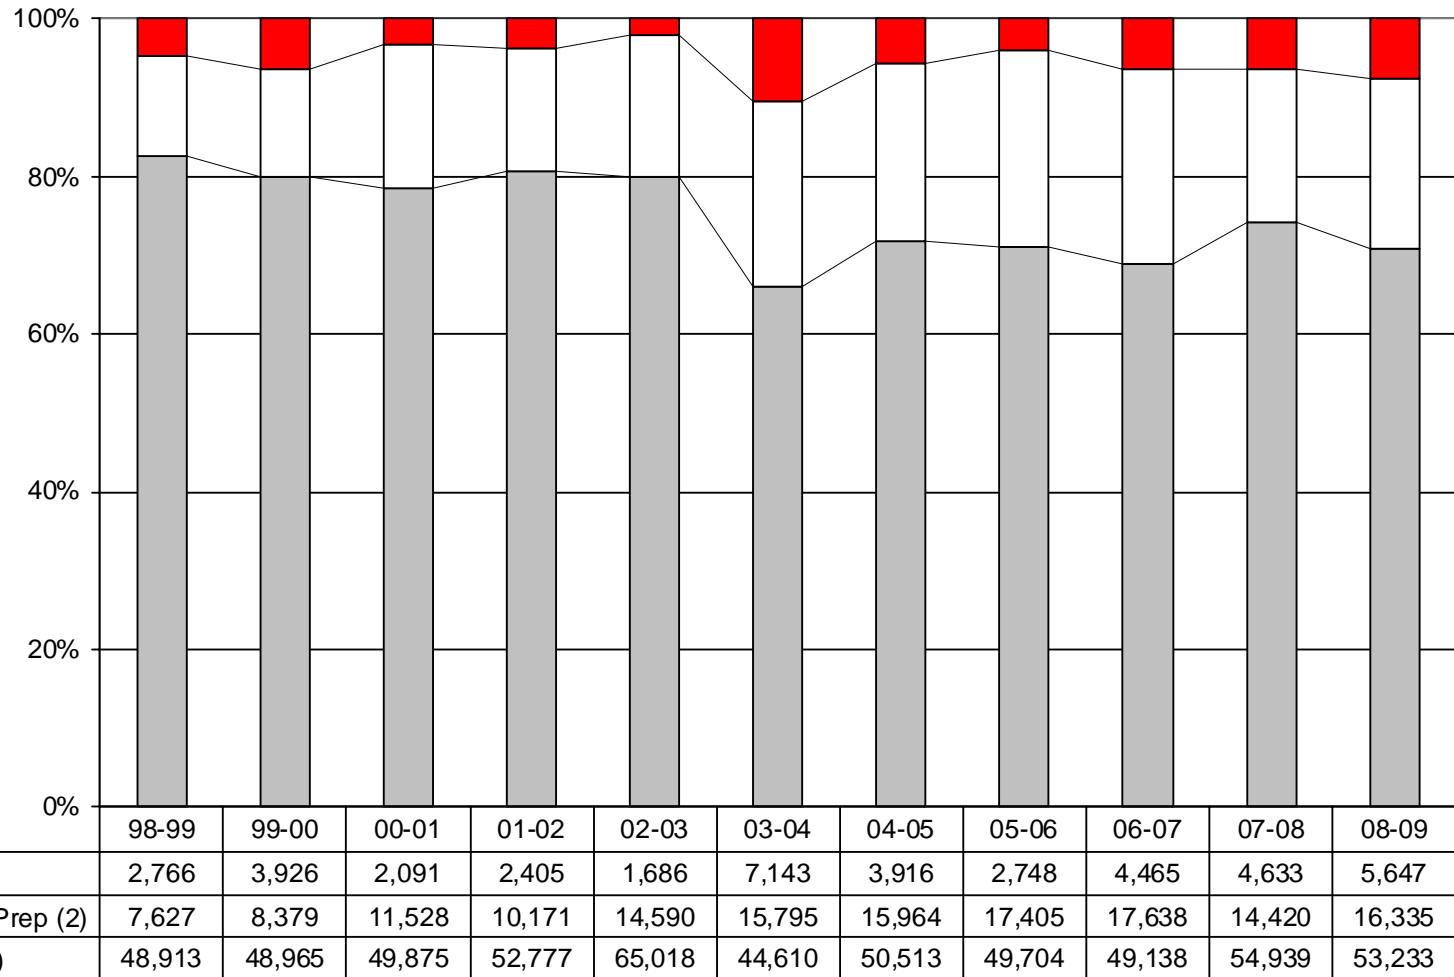

Capital Area Tech Prep Consortium

Tech Prep Students as a Percent of Regional Grade 9-12 Enrollments¹

¹ Texas Education Agency, PEIMS

Note: Masking of data may lead to slight discrepancies in enrollment counts.