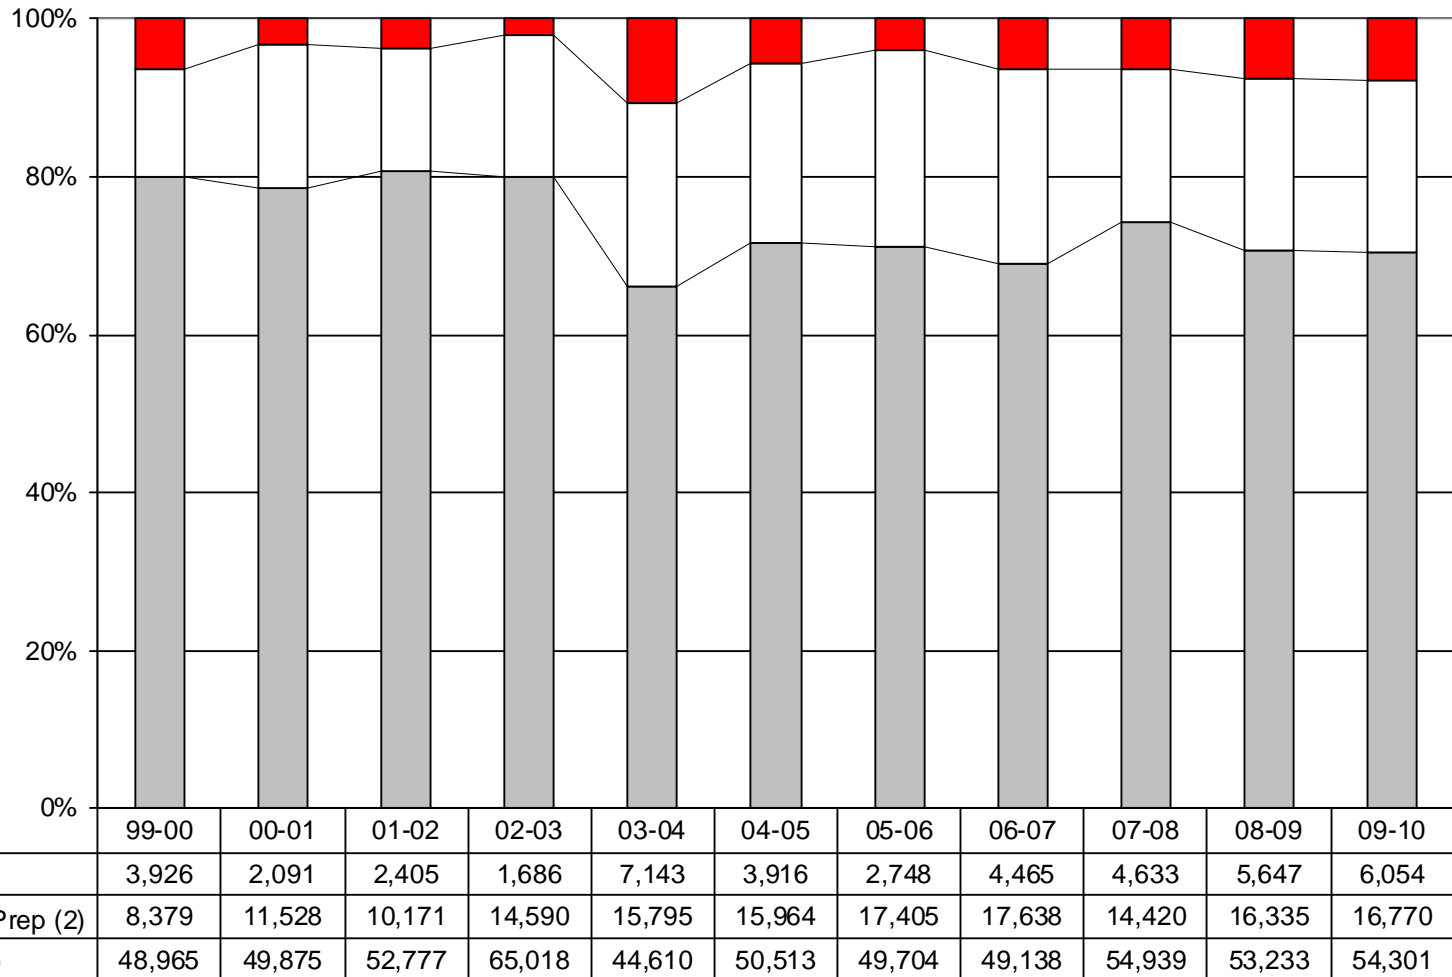

### Tech Prep Students as a Percent of Regional Grade 9-12 Enrollments<sup>1</sup>

<sup>1</sup> Texas Education Agency, PEIMS

Note: Masking of data may lead to slight discrepancies in enrollment counts.