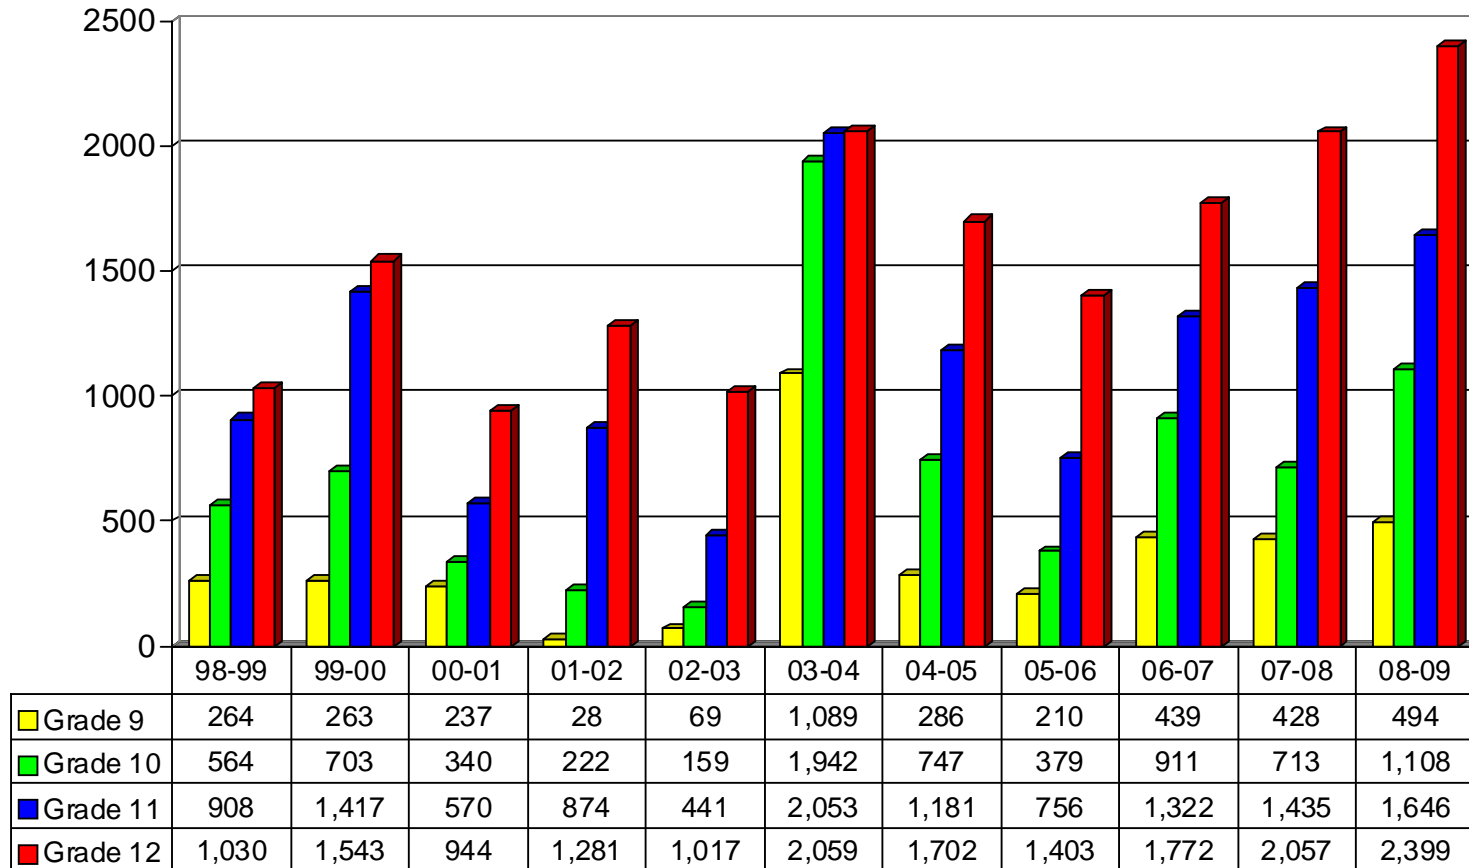

Capital Area Tech Prep Consortium

Regional Tech Prep Enrollments by Grade Level¹

¹ Texas Education Agency, PEIMS

Note: Masking of data may lead to slight discrepancies in enrollment counts.