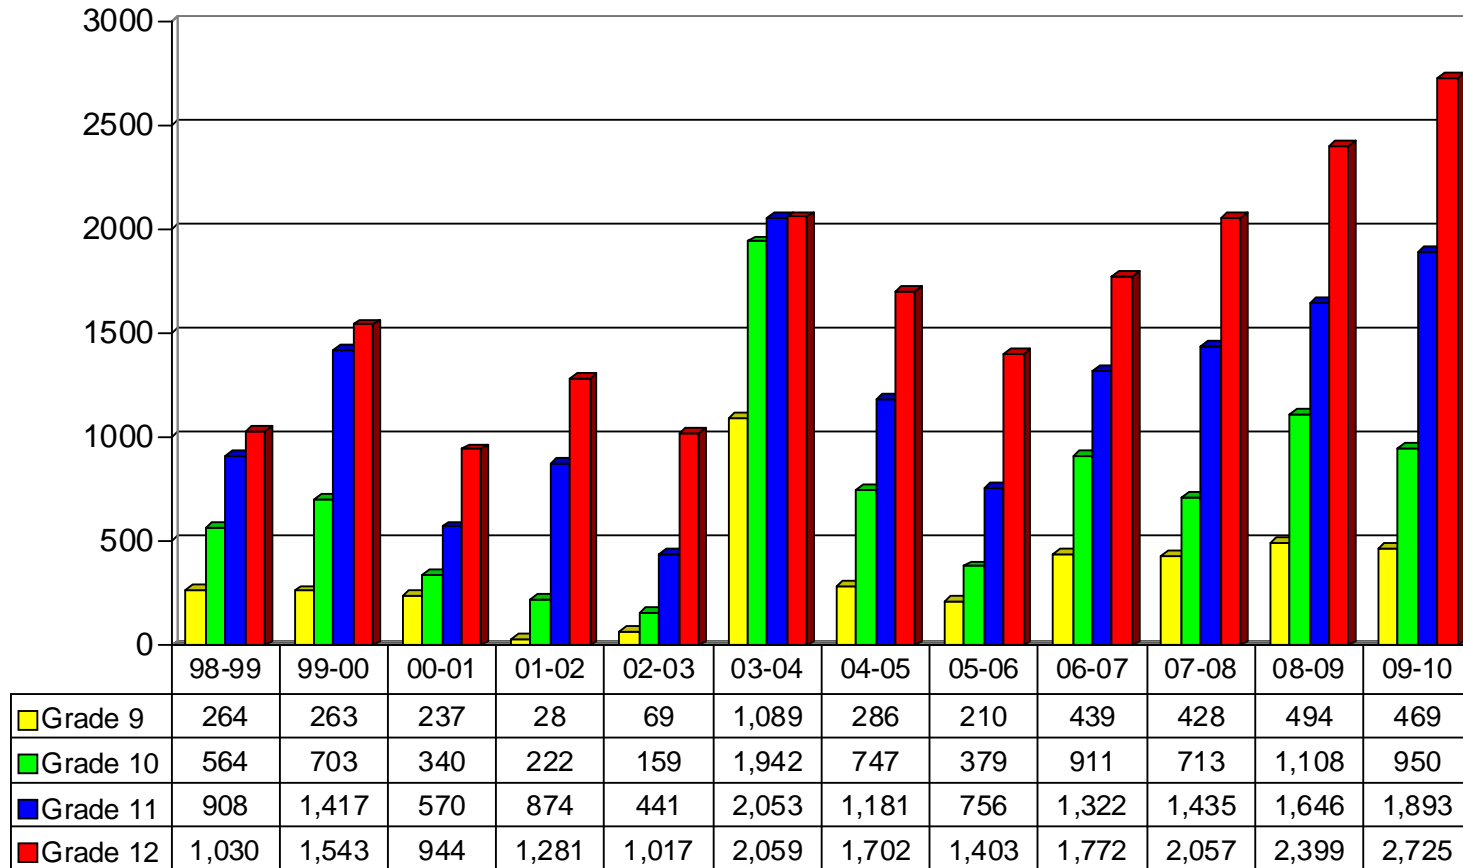

Capital Area Tech Prep Consortium

Regional Tech Prep Enrollments by Grade Level¹

¹ Texas Education Agency, PEIMS

Note: Masking of data may lead to slight discrepancies in enrollment counts.